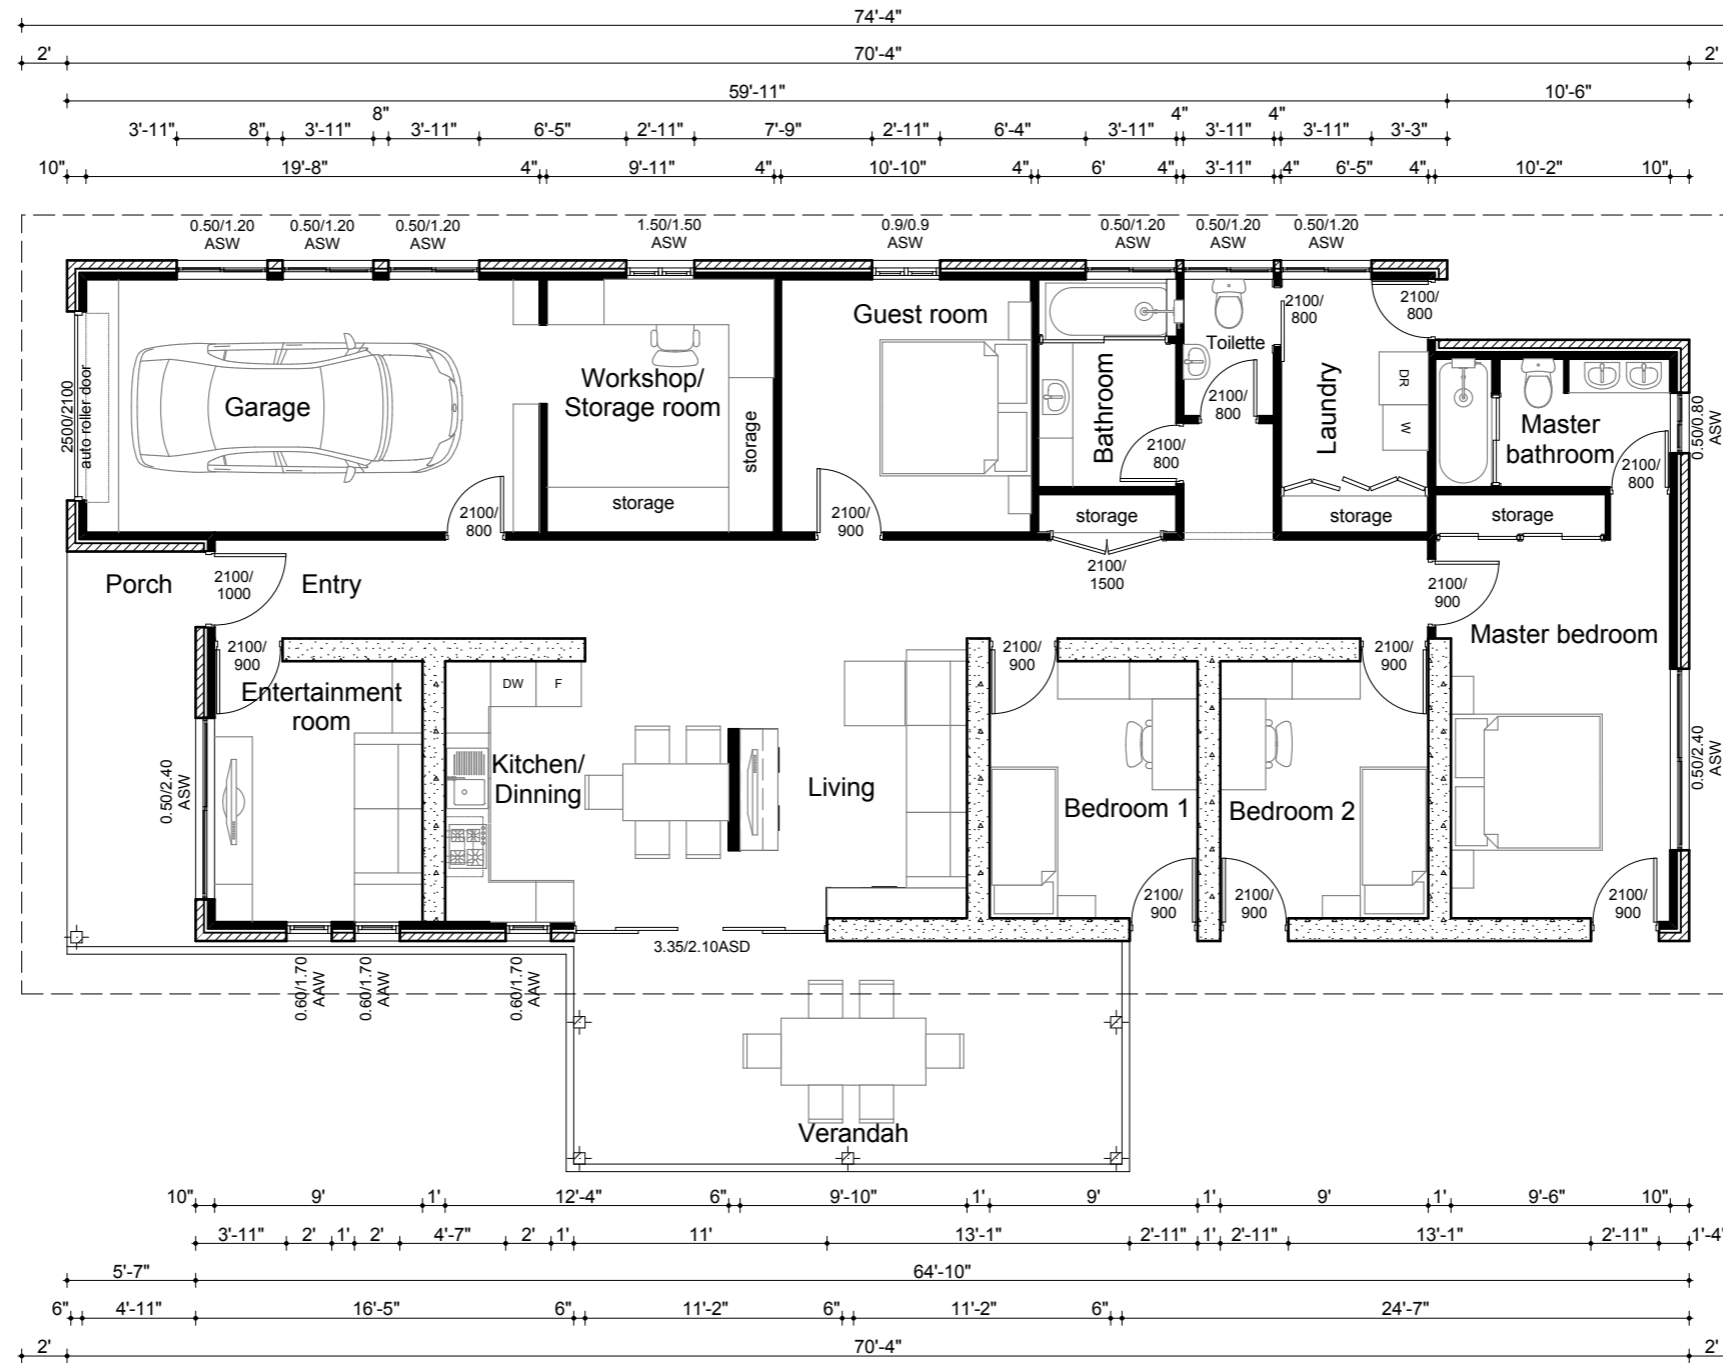

Floor plan

scale 1/8"=1'-0"

2

Building area (sq ft)

Living area.....1385.50
 Garage.....216.35
 Porch.....96.61
 Verandah.....222.81

Total bulding area...1921.27

3

1