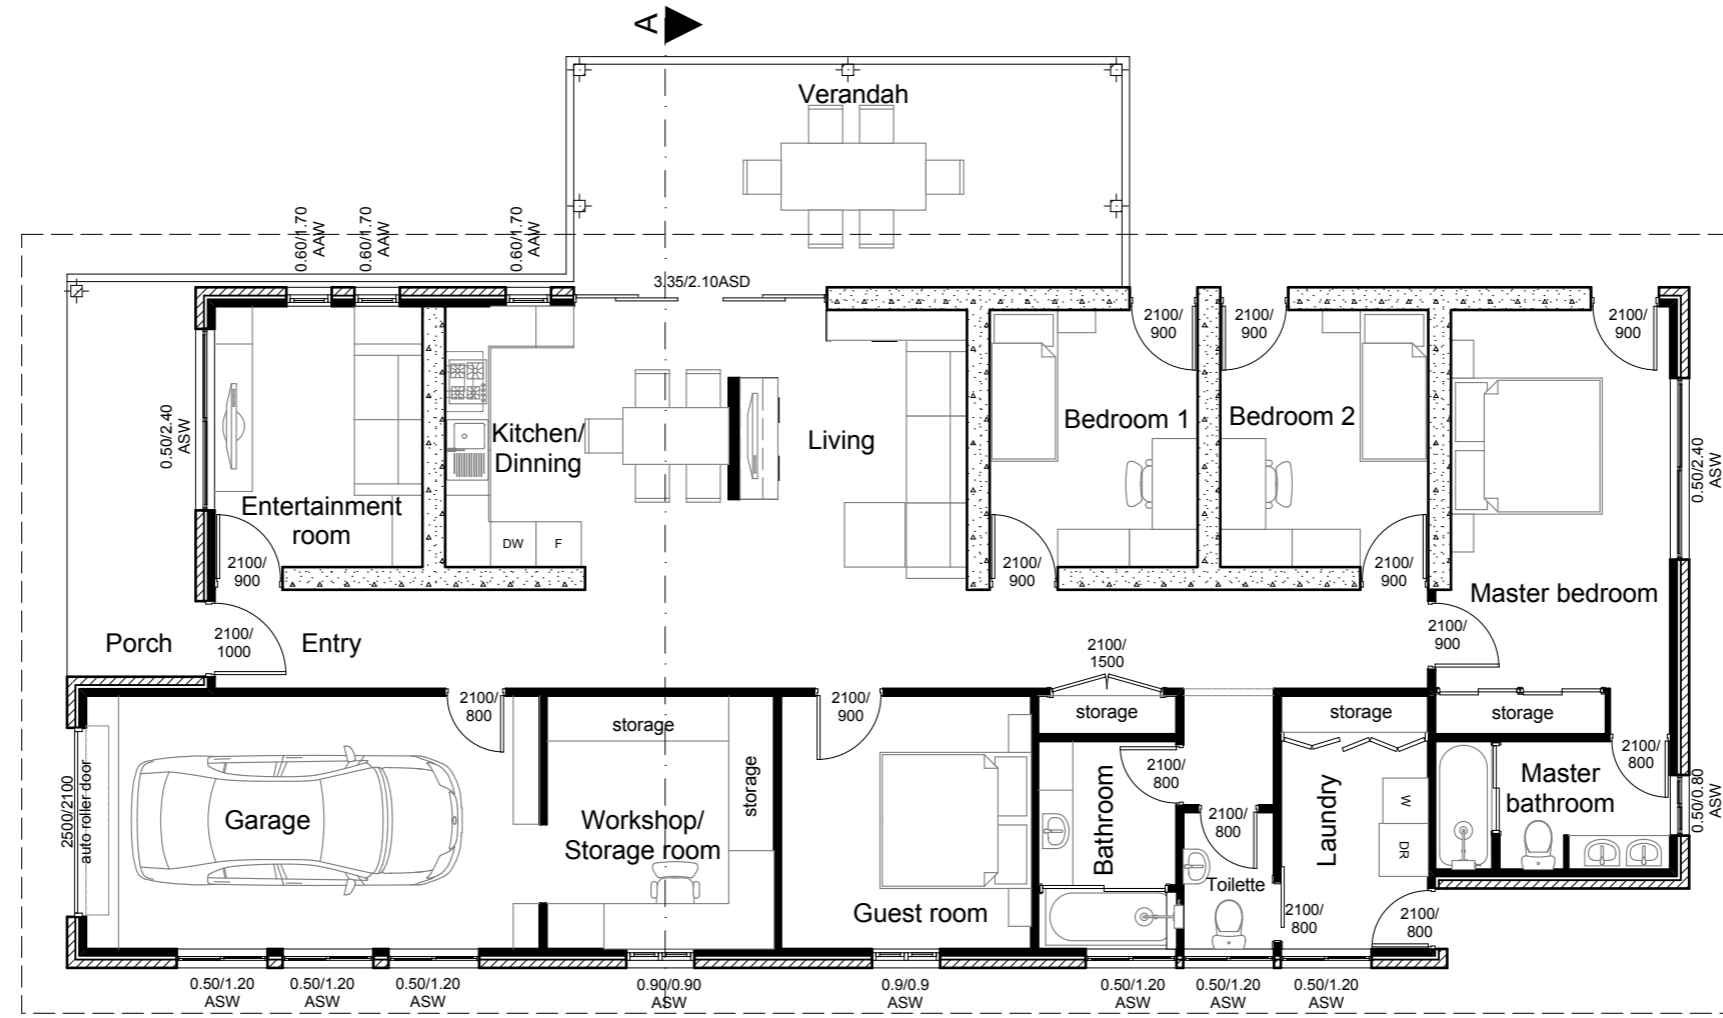

Floor plan

scale 1:100

4

Building area (m²)

Living area.....135.00
 Garage.....20.10
 Porch.....9.00
 Verandah.....20.70

Total bulding area...184.80

1

3