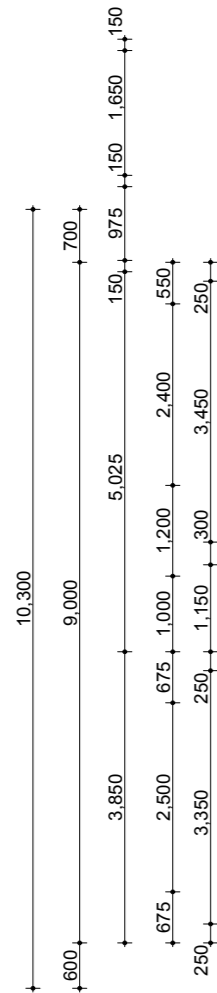

Floor plan

scale 1:100

4

Building area (m²)

Living area.....135.00
 Garage.....20.10
 Porch.....9.00
 Verandah.....20.70

Total bulding area...184.80

1

3