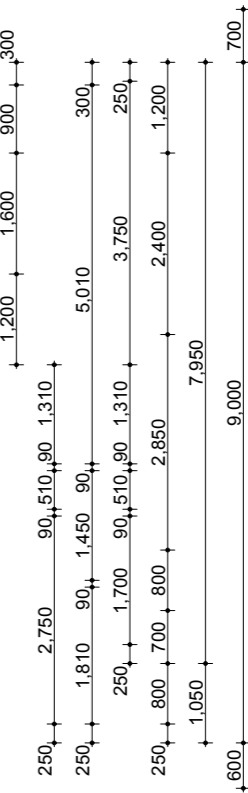

Floor plan

scale 1:100

4

Building area (m²)

Living area.....135.00
 Garage.....20.10
 Porch.....9.00
 Verandah.....20.70

Total bulding area...184.80

1

3